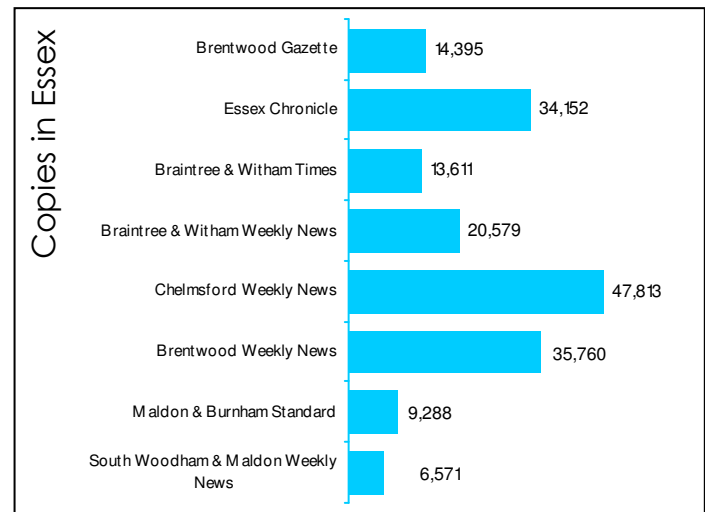

versus

Essex Chronicle & Brentwood Gazette...

...How Do We Compare...

The Essex Chronicle and Brentwood Gazette are paid weekly titles that covers parts of mid and south Essex

- The large coverage area of the Essex Chronicle and Brentwood Gazette may look attractive for Essex, however its core is mid Essex and penetration outside of this is very low
- The mid Essex weekly news series (Chelmsford edition, South Woodham edition and the Braintree & Witham edition) distribute almost 73% (24,987) more copies than the Essex Chronicle per week
- The Chelmsford Weekly News reaches 90% of households in Chelmsford - Far higher than the Essex Chronicle with 51% penetration in Chelmsford

- Within Brentwood, household penetration of the Brentwood Weekly news is an excellent 78%; significantly higher than the Brentwood Gazette at just 36%

- The Brentwood Weekly News is by far the best option for reaching the highest number of affluent households. In Billericay, the Brentwood Weekly News reaches 45% of households and the Brentwood Gazette only manages 16%